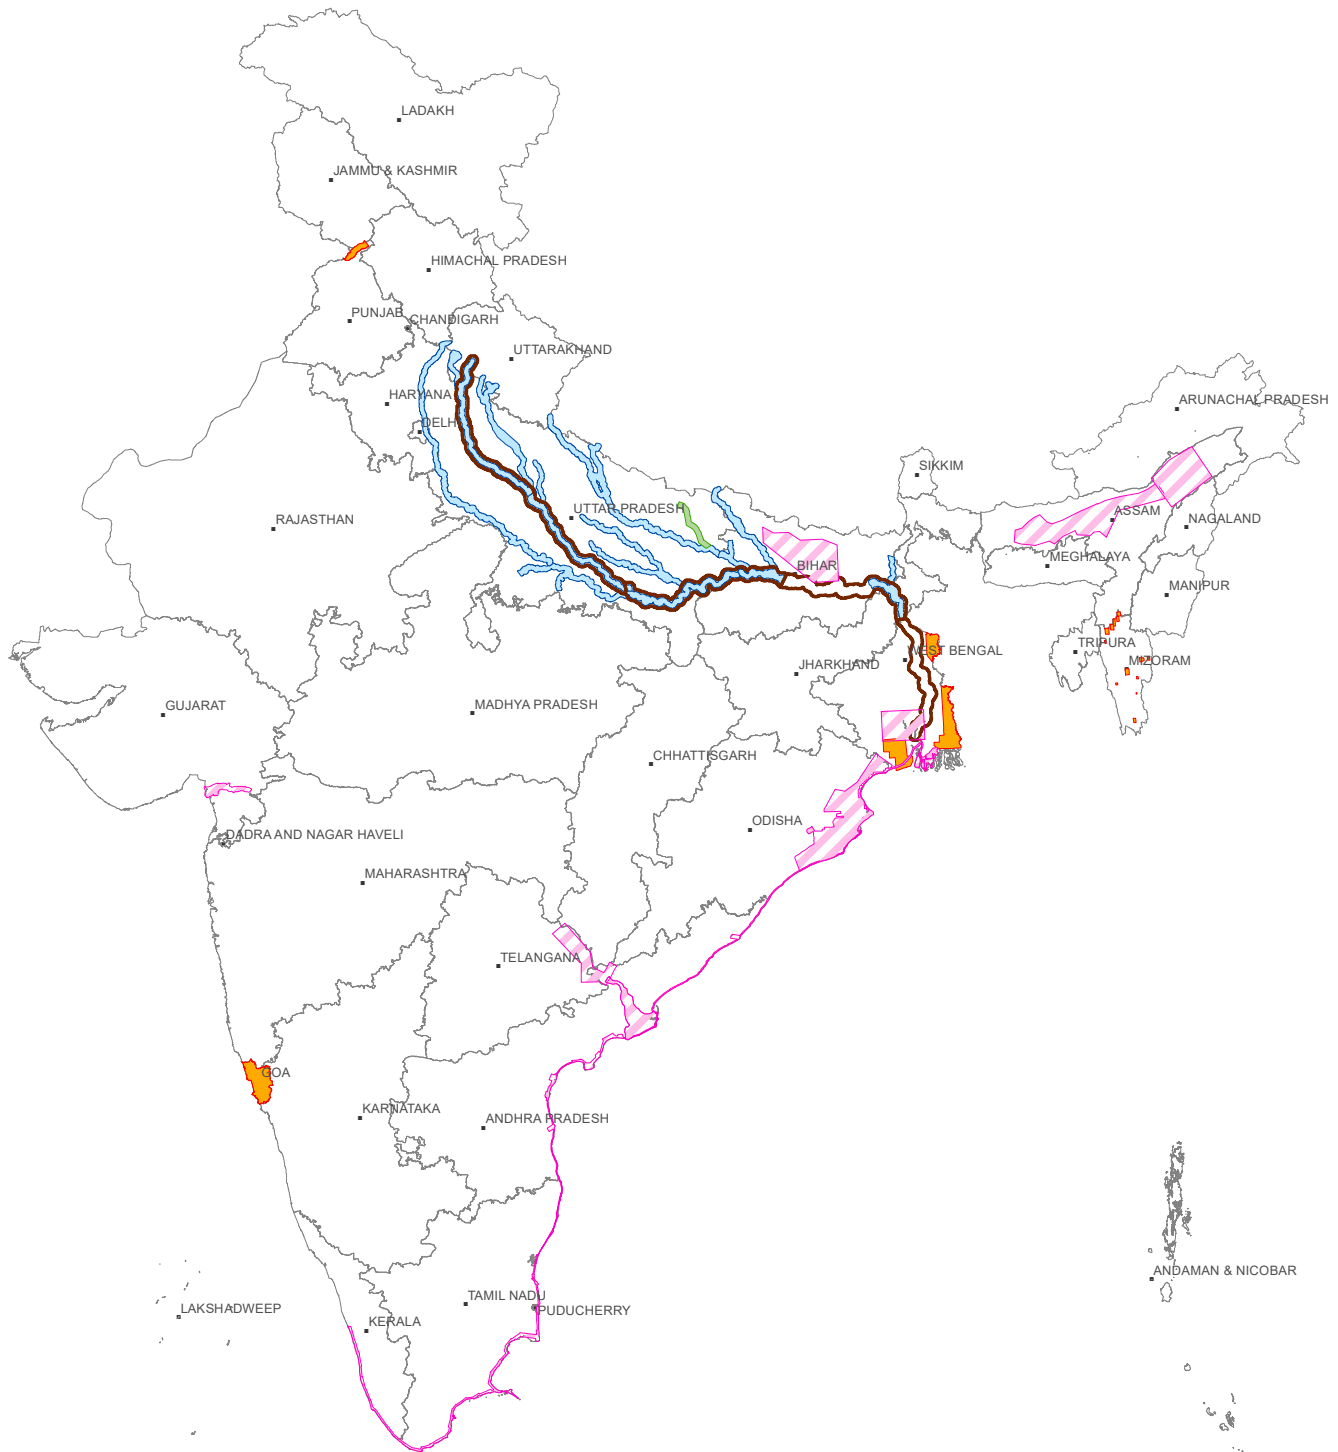

Area of DEM (Accuracy 0.5 m and Better) under NHP, NMCG & NRSC

Legend

- NRSC_DEM_Pt25
- UP_Govt_Rapti_DEM_Pt5
- NMCG_DEM_Pt5
- NHP_DEM_Pt5
- NHP_Additional_Pt5
- State_Boundary